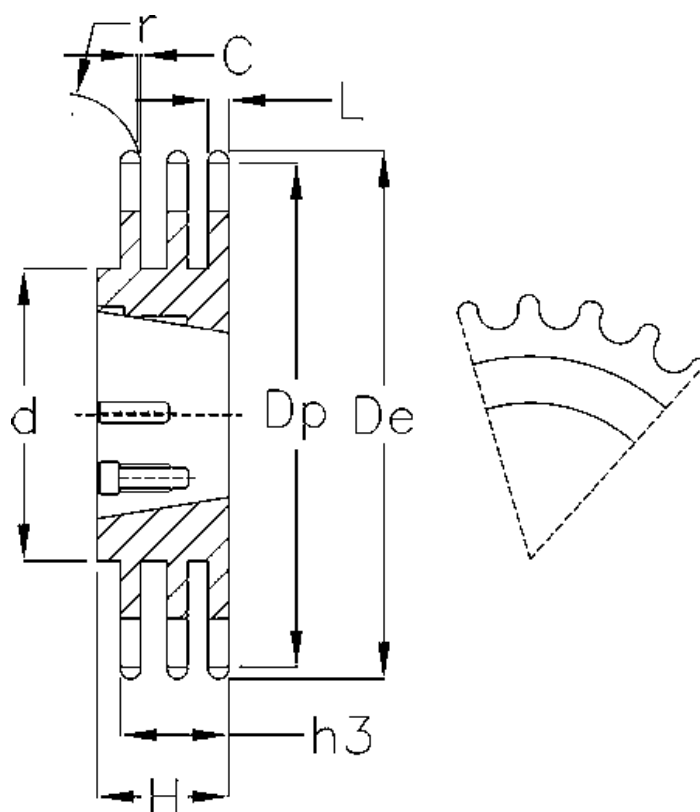

Article number: 616033008045

Description: Taperbored sprocket 16 B-3 Z=45 triplex
for bushing 4030

Measures

Bushing = 4030
C = 2.5
Chain = 16 B-3
Chain size = 1" x 17,02 mm
d = 216
De = 377.1
Dp = 364.13
H = 79.6

h3 = 79.6
Material = Stål
No. of teeth = 45
r = 26